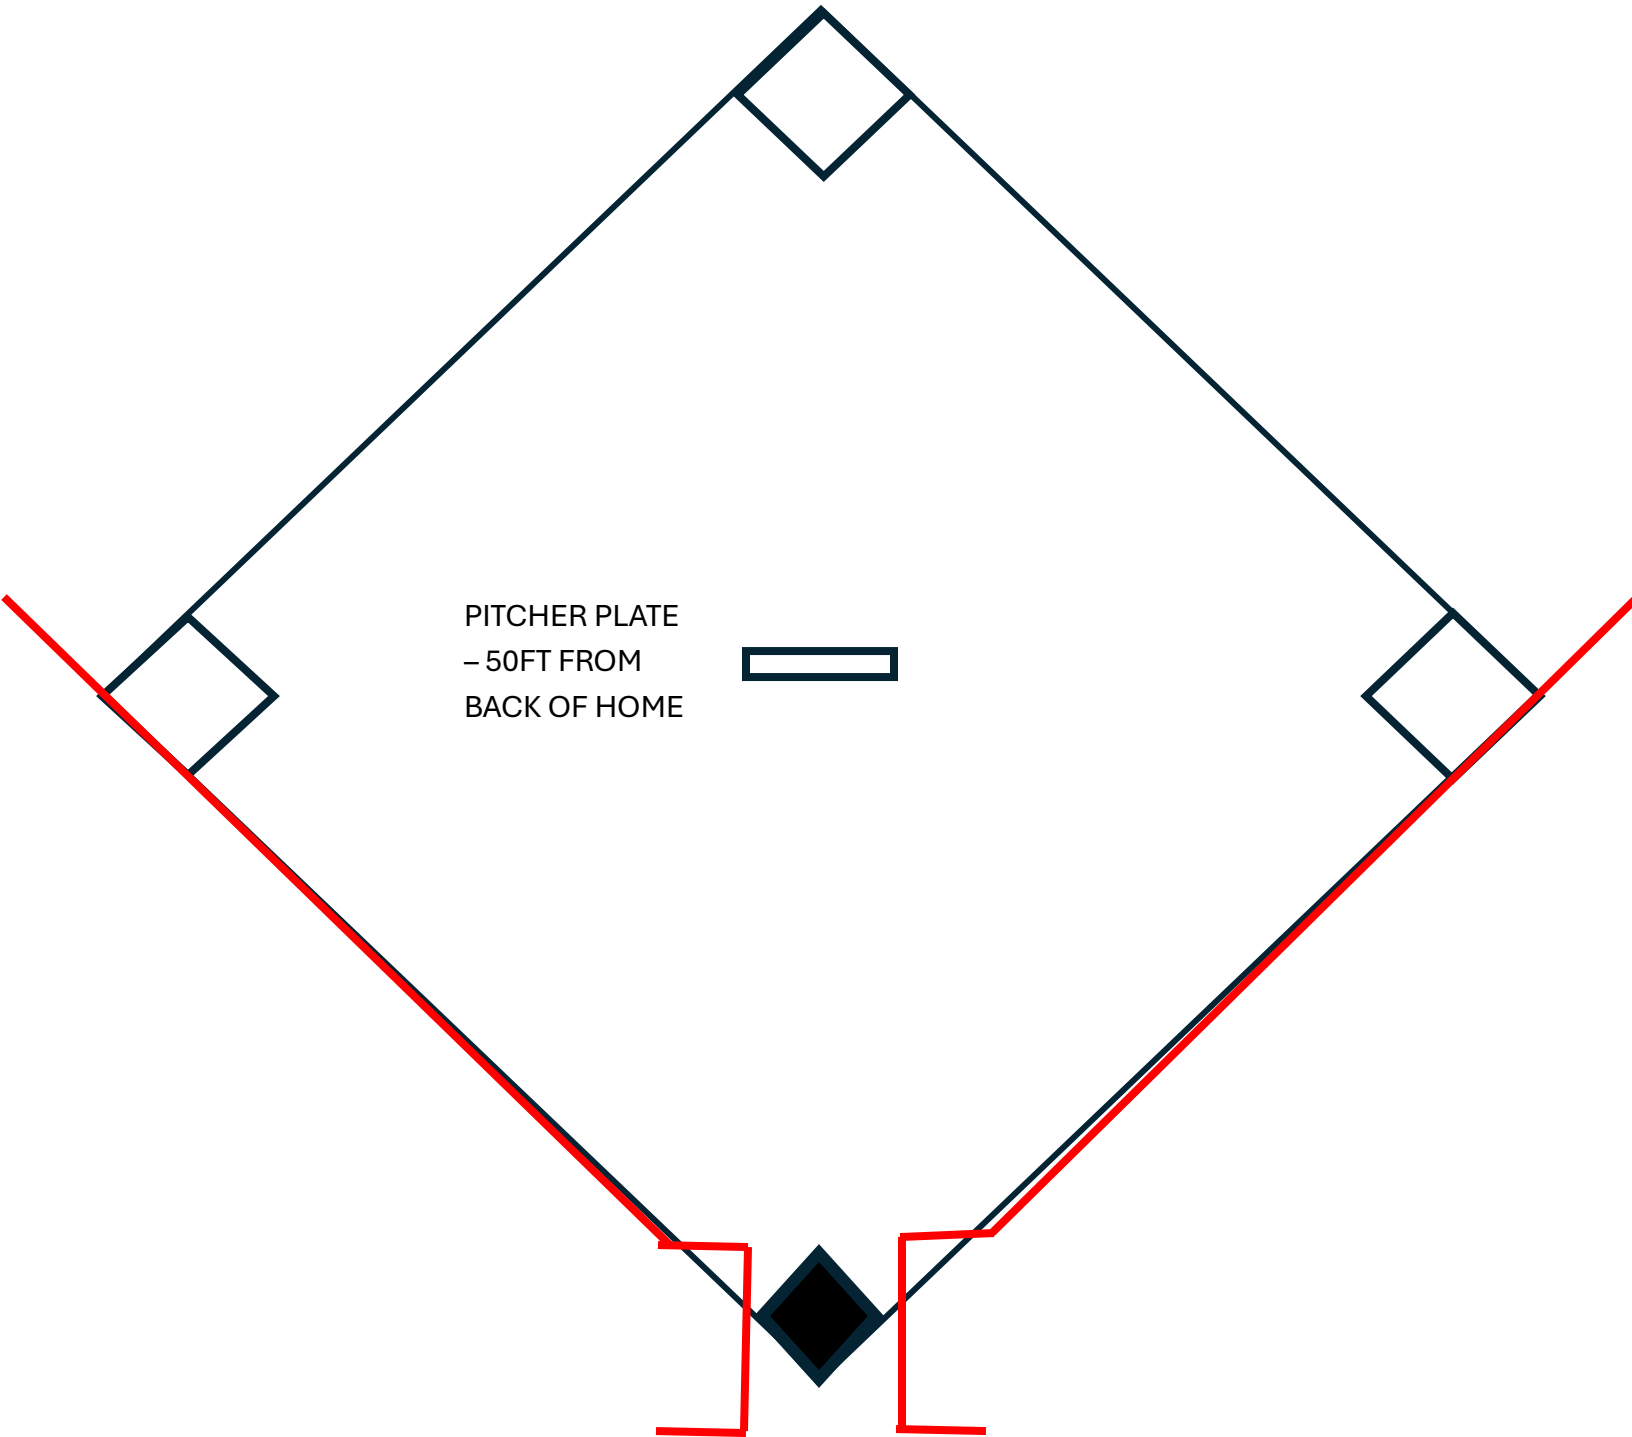

12U BASEBALL FIELD SET UP

PITCHER PLATE
- 50FT FROM
BACK OF HOME

BASE LENGTH
10U - 70FT