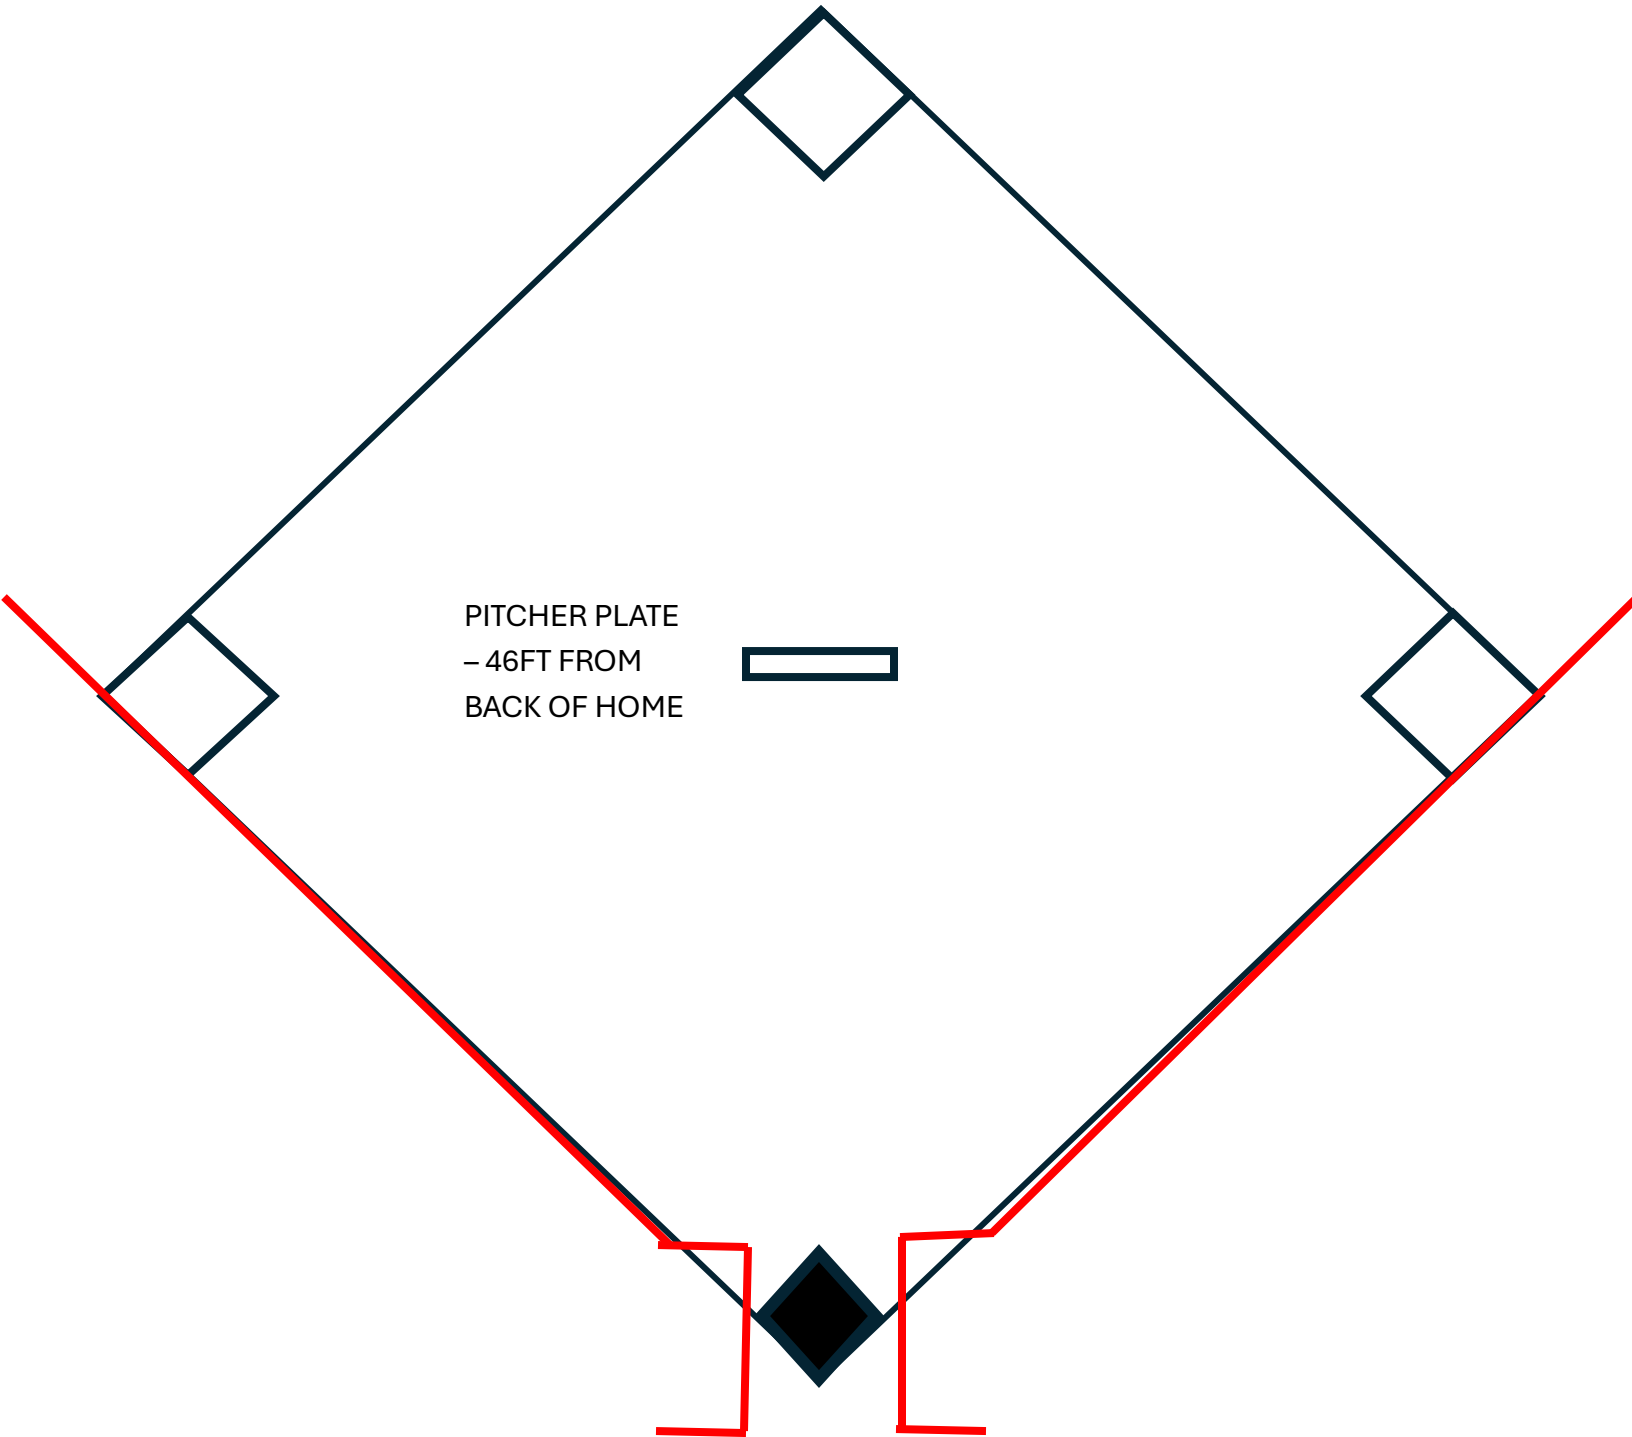

10U BASEBALL FIELD SET UP

PITCHER PLATE
- 46FT FROM
BACK OF HOME

BASE LENGTH
10U - 65FT